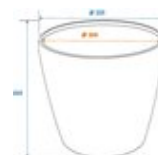

EUROPALMS Deco cachepot LUNA-20, round, white

High-quality cachepot in a modern design

Art. No.: 83011458

GTIN: 4026397435948

The article is no longer in our assortment.

Features:

- For indoor and outdoor use
- Glass fiber reinforced plastic for high durability
- Height: 21 cm
- External Diameter: 22 cm
- For further information about this product, please refer to the Data Sheet under "Downloads"

Logistic

EAN / GTIN: 4026397435948

Weight: 1,00 kg

Length: 0.23 m

Width: 0.24 m

Height: 0.23 m

Technical specifications:

Material: PE ND polyethylene

Color: White

Dimensions: Height: 20 cm
Diameter: Ø 20,5 cm

Weight: 800 g