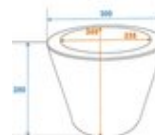

EUROPALMS Flowerpot, zinc, 25cm round

Classical cachepot series, applicable for almost every project

Art. No.: 83051525

GTIN: 4026397252477

The article is no longer in our assortment.

Features:

- All in one: design object and flowerpot
- Suitable for artificial as well as real plants
- Out of zinc-coated sheet steel
- Round shape
- Color: natural zinc
- Height: 25 cm
- For further information about this product, please refer to the Data Sheet under "Downloads"

Logistic

EAN / GTIN: 4026397252477

Weight: 0,66 kg

Length: 0.30 m

Width: 0.30 m

Height: 0.25 m

Technical specifications:

Dimensions:

Height: 25 cm
