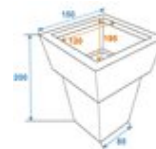

EUROPALMS Design Flowerpot, silver-black, 20cm

Classical cachepot series, applicable for almost every project

Art. No.: 83052225

GTIN: 4026397252323

The article is no longer in our assortment.

Features:

- Suitable for artificial as well as real plants
- Zinc sheet steel
- Color: black
- Natural zinc frame
- Height: 20 cm
- For further information about this product, please refer to the Data Sheet under "Downloads"

Logistic

EAN / GTIN: 4026397252323

Weight: 0,28 kg

Length: 0.15 m

Width: 0.15 m

Height: 0.20 m

Technical specifications:

Dimensions:

Height: 20 cm
