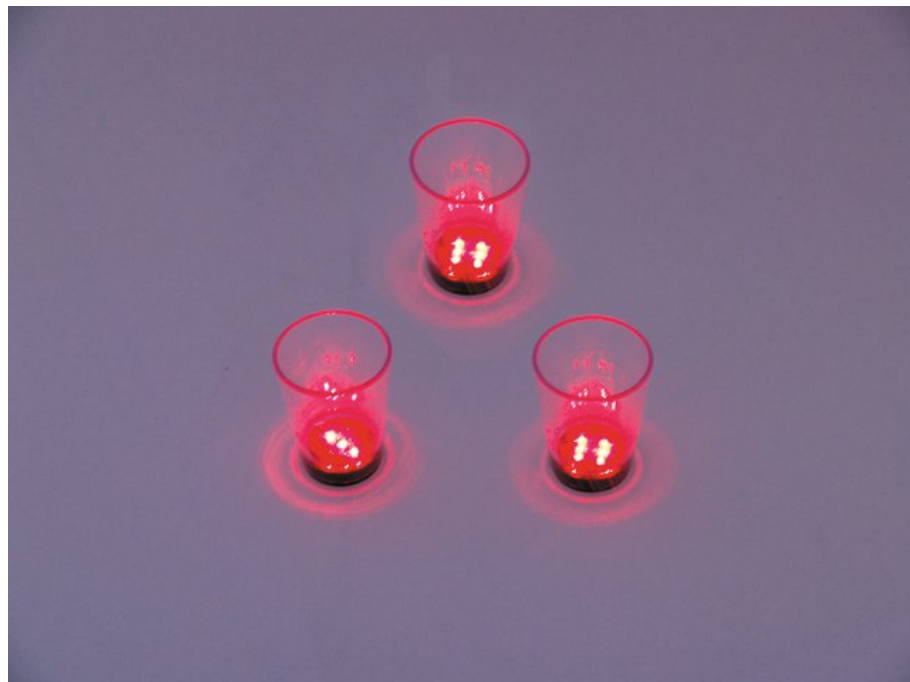

## EUROPALMS LED Glass 2oz with Dice Play, red, 3x

LED glasses for your next party

Art. No.: 83309050

GTIN: 4026397302530

**List price: 8.22 €**

incl. 19% VAT.

### Features:

- Plays at dice when tapped against the table
- When washing, the electric block can easily be removed and be re-inserted afterwards
- 9 powerful LEDs 3 mm red (R)

### Logistic

EAN / GTIN: 4026397302530

Weight: 0,09 kg

Length: 0.11 m

Width: 0.05 m

Height: 0.05 m

### Technical specifications:

IP classification:	IP20
Power connection:	Battery/battery pack
Battery:	2 x Button cell 1.5 V LR41 alkaline manganese built-in
Lamp type:	LED lamp
LED:	9 x 3 mm red (R)
Housing color:	Clear
Storage capacity:	2 cl
Dimensions:	Height: 6,2 cm Diameter: Ø 4,8 cm
Weight:	70 g