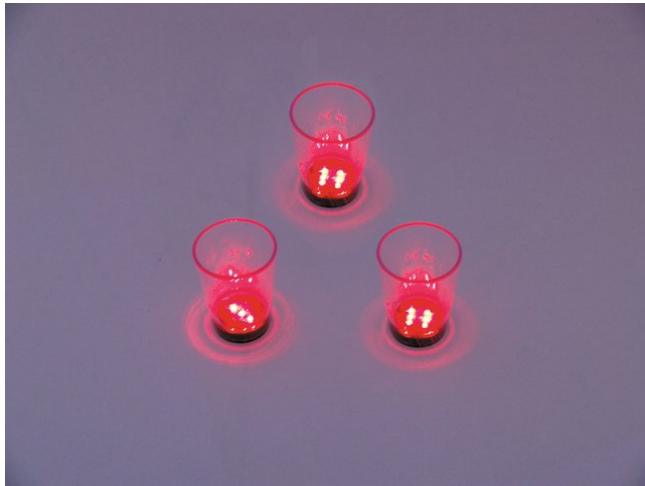

EUROPALMS

LED Glass 2oz with Dice Play, red, 3x

LED glasses for your next party

Art. No.: 83309050

GTIN: 4026397302530

List price: 8.22 €
incl. 19% VAT.

EUROPALMS

LED Glass 2oz with Dice Play, red, 3x

LED glasses for your next party

Art. No.: 83309050

GTIN: 4026397302530

Features:

- Plays at dice when tapped against the table
- When washing, the electric block can easily be removed and be re-inserted afterwards
- 9 powerful LEDs 3 mm red (R)