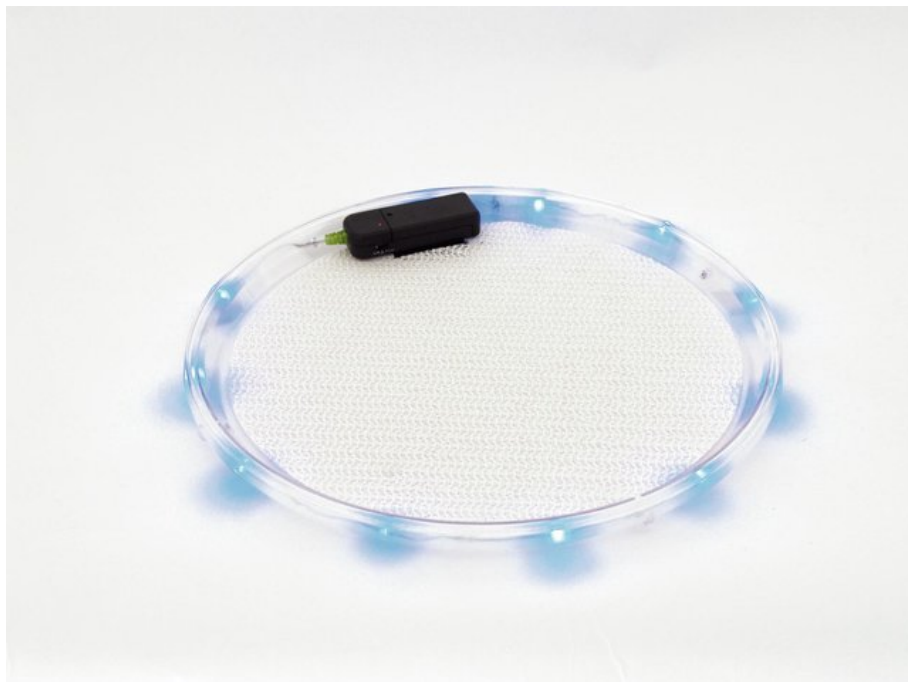

EUROPALMS LED serving tray blue LEDs

Decorative serving tray with LEDs

Art. No.: 8330909B

GTIN: 4026397302677

The article is no longer in our assortment.

Features:

- blue

Technical specifications:

Diameter:	35.5 cm
Hight:	2.5 cm
Legal specifications	
Special product:	Not designed for household room illumination
Intended use:	Show effect lighting

Logistic

EAN / GTIN: 4026397302677

Weight: 0,63 kg

Length: 0.36 m

Width: 0.36 m

Heigth: 0.03 m