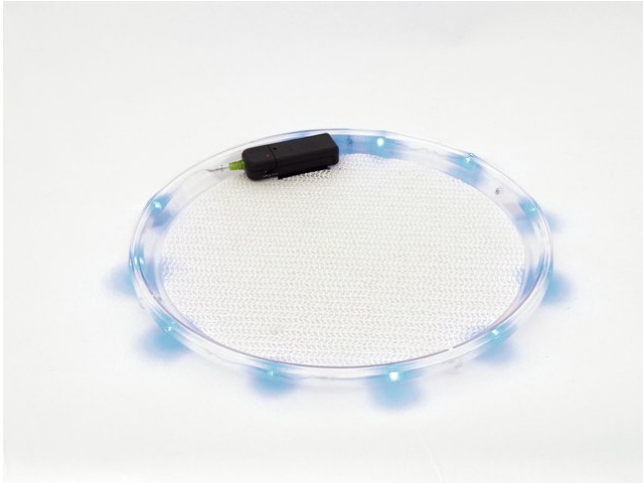

## LED serving tray blue LEDs

Decorative serving tray with LEDs

**Art. No.: 8330909B**

GTIN: 4026397302677

**The article is no longer in our assortment.**

## LED serving tray blue LEDs

Decorative serving tray with LEDs

**Art. No.: 8330909B**

GTIN: 4026397302677

### Features:

---

- blue