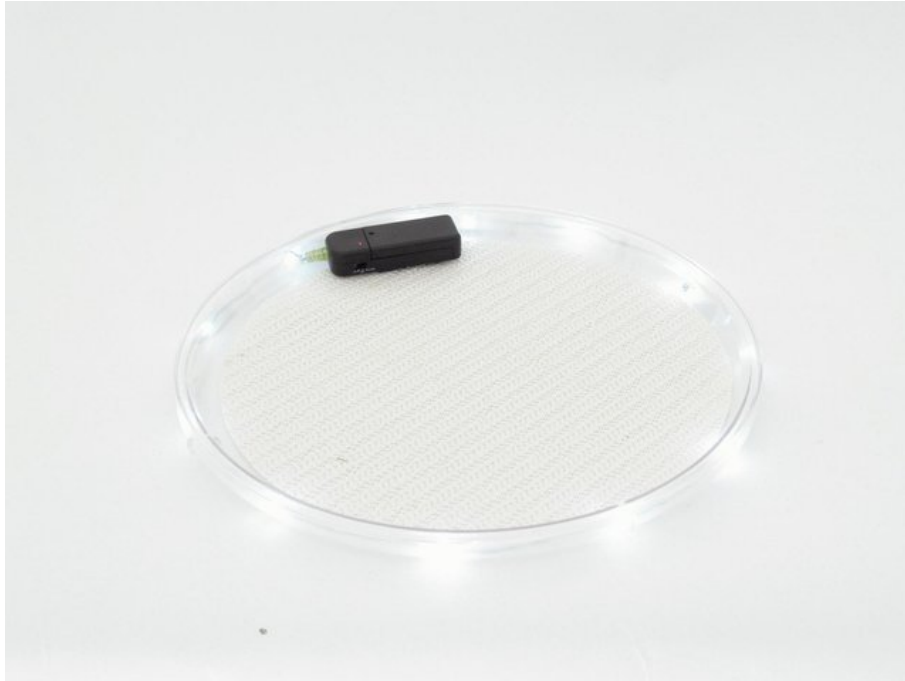

EUROPALMS LED serving tray white LEDs

Decorative serving tray with LEDs

Art. No.: 8330909C

GTIN: 4026397302691

The article is no longer in our assortment.

Features:

- white

Technical specifications:

Diameter: 35.5 cm

Hight: 2.5 cm

Logistic

EAN / GTIN: 4026397302691

Weight: 0,63 kg

Length: 0.36 m

Width: 0.36 m

Heigth: 0.03 m