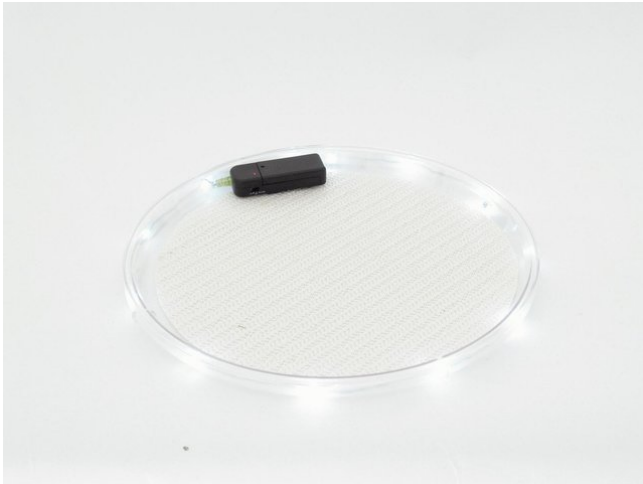

EUROPALMS

LED serving tray white LEDs

Decorative serving tray with LEDs

Art. No.: 8330909C

GTIN: 4026397302691

The article is no longer in our assortment.

EUROPALMS

LED serving tray white LEDs

Decorative serving tray with LEDs

Art. No.: 8330909C

GTIN: 4026397302691

Features:

- white