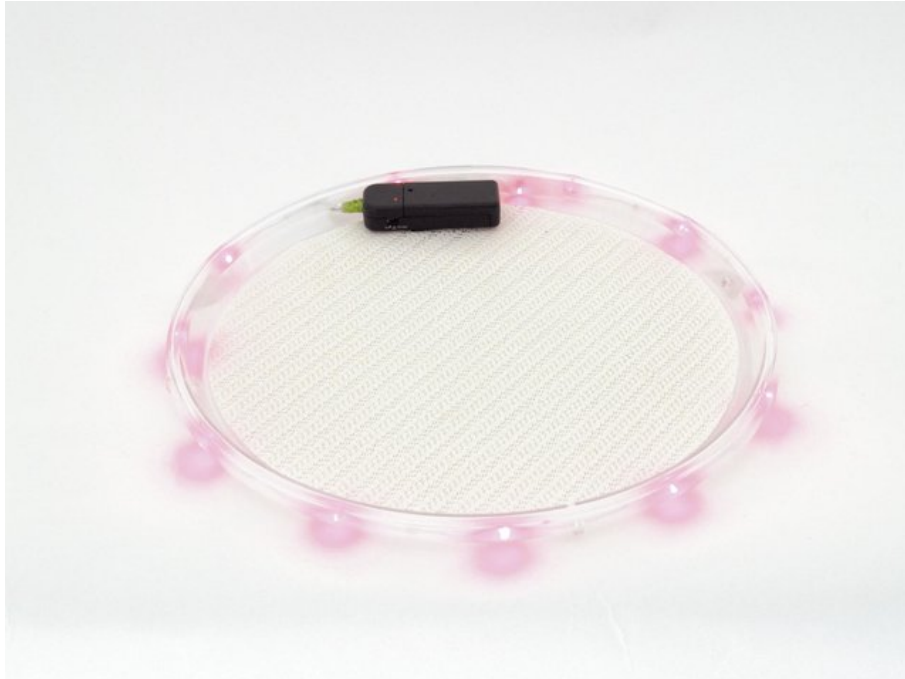

EUROPALMS LED serving tray red LEDs

Decorative serving tray with LEDs

Art. No.: 8330909D

GTIN: 4026397302714

The article is no longer in our assortment.

Features:

- red

Technical specifications:

Diameter:	35.5 cm
Hight:	2.5 cm
Legal specifications	
Special product:	Not designed for household room illumination
Intended use:	Show effect lighting

Logistic

EAN / GTIN: 4026397302714

Weight: 0,63 kg

Length: 0.36 m

Width: 0.36 m

Heigth: 0.03 m