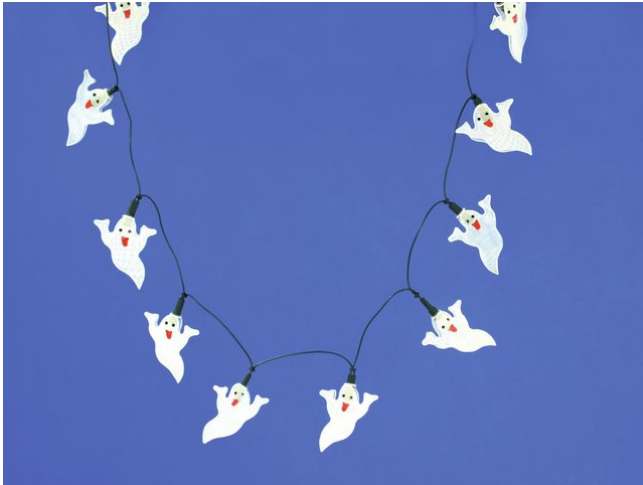

EUROPALMS

Light chain, specter

LED light chain - witch deco super easy

Art. No.: 83314334

GTIN: 4026397408836

The article is no longer in our assortment.

EUROPALMS

Light chain, specter

LED light chain - witch deco super easy

Art. No.: 83314334

GTIN: 4026397408836

Features:

- Light chain for decoration during halloween and carnival
- Easy handling and installation
- For indoor use only
- Ready for connection with power-cable and plug
- Conductor 150 cm
- 9 lamps at intervals of 14 cm