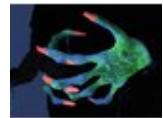

## EUROPALMS Halloween Flying Witch 140cm

Witch on broom with light, sound and motion effects

Art. No.: 8331465L

GTIN: 4026397575514

**The article is no longer in our assortment.**

### Features:

- Animated figure on besom
- Turning head via integrated motor
- Blinking green LED effects in the eyes
- Witch voice sound effect via integrated speaker
- Broom with real brushwood
- Activation via integrated microphone or wired remote control
- Hanging or standing
- Powered by a battery/battery pack
- Head with motion effect
- Eyes green flashing
- Sound effects