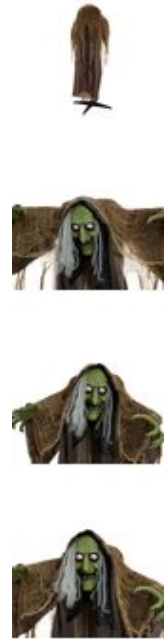

## EUROPALMS Halloween Figure Witch Hunchback, animated, 145cm

Animated figure with light and sound effect (battery & USB operation)

Art. No.: 83316136

GTIN: 4026397715330

**List price: 106.98 €**

incl. 19% VAT.

Our hunchbacked witch is already green with rage and ready to hex your guests. Her gaunt face with long nose and pointed chin is framed by long gray hair. Her devilish grin reveals an almost toothless mouth. She is dressed in a semi-transparent robe and a coarse-meshed coverlet. Her arms can be easily bent into shape and a motorized mechanism makes them move up and down. In addition, the head performs circular movements and a witch's voice sounds. LEDs below the forward tilted head and in the eyes, complete the animation.