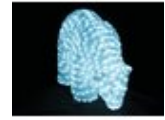

EUROPALMS LED POLAR BEAR KID (750 LEDs)

Life-size LED polar bear cub

Art. No.: 83330205

GTIN: 4026397294361

The article is no longer in our assortment.

Description:

These extravagant EUROLIGHT 3D figures are manufactured in an elaborate workmanship and have up to 1,900 long-life LEDs interwoven into a crystal resin that looks incredibly like fur. These selected figures are life-like size, stunning when illuminated and will draw attention as a centerpiece of every decoration. Each figure is handmade and unique. They are made to IP44 standards and are therefore suitable for indoor or outdoor use and ready for connection with outdoor power cord and safety transformer.

Logistic

EAN / GTIN: 4026397294361

Weight: 8,60 kg

Length: 0.53 m

Width: 0.43 m

Height: 0.32 m

Features:

- This fellow feels comfortable in your garden - even if you do not live in the Antarctic.
- Extravagant 3D sculpture ideal for the home and garden or commercial decoration
- Life-size figure made of high-quality crystal resin
- 750 long-life white LEDs
- Each figure is handmade and unique
- Ready for connection with outdoor power cord and safety transformer (IP44)