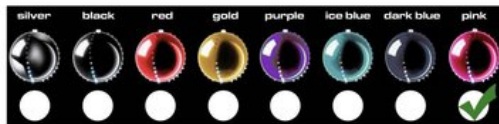

EUROPALMS LED Snowball 15cm, pink

High-quality plastic sphere with four vertical circumferential LED rows

Art. No.: 83501246

GTIN: 4026397407310

List price: 59.38 €

incl. 19% VAT.

Features:

- Each LED row equipped is with 19 extremely bright cool white LEDs
- After connection to the mains, the LEDs start running as chasers and the two opposing rows respectively run alternately from top to bottom
- Absolute eyecatcher
- Designed for indoor use only
- 76 powerful LEDs cold white (CW)
- Control via plug and play
- White flashing
- Available in various colors
- Made in Europe

Logistic

EAN / GTIN: 4026397407310

Weight: 0,54 kg

Length: 0.17 m

Width: 0.16 m

Height: 0.17 m

Technical specifications:

Power supply:	230 V AC, 50 Hz
Power consumption:	4 W
IP classification:	IP20
LED:	76 x cold white (CW)
Control:	Plug and play
Effect:	White flashing
Material:	Plastic
Color:	Rose, high-gloss

Dimensions:	Diameter: Ø 15 cm
Weight:	420 g
Legal specifications	
Special product:	Not designed for household room illumination
Intended use:	Show effect lighting