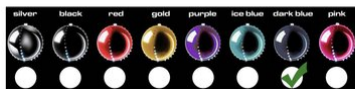

EUROPALMS

LED Snowball 15cm, dark-blue

High-quality plastic sphere with four vertical circumferential LED rows

Art. No.: 83501247
GTIN: 4026397414974

List price: 59.38 €
incl. 19% VAT.

EUROPALMS

LED Snowball 15cm, dark-blue

High-quality plastic sphere with four vertical circumferential LED rows

Art. No.: 83501247
GTIN: 4026397414974

Features:

- Each LED row equipped is with 19 extremely bright cool white LEDs
- After connection to the mains, the LEDs start running as chasers and the two opposing rows respectively run alternately from top to bottom
- Absolute eyecatcher
- Designed for indoor use only
- 76 powerful LEDs cold white (CW)
- Control via plug and play
- White flashing
- Available in various colors
- Made in Europe