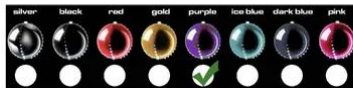

EUROPALMS

LED Snowball 15cm, purple

High-quality plastic sphere with four vertical circumferential LED rows

Art. No.: 83501248
GTIN: 4026397407327

EUROPALMS

LED Snowball 15cm, purple

High-quality plastic sphere with four vertical circumferential LED rows

Art. No.: 83501248
GTIN: 4026397407327

Features:

- Each LED row equipped is with 19 extremely bright cool white LEDs
- After connection to the mains, the LEDs start running as chasers and the two opposing rows respectively run alternately from top to bottom
- Absolute eyecatcher
- Designed for indoor use only
- 76 LEDs cold white (CW)
- Control via plug and play
- White flashing
- Available in various colors
- Made in Europe