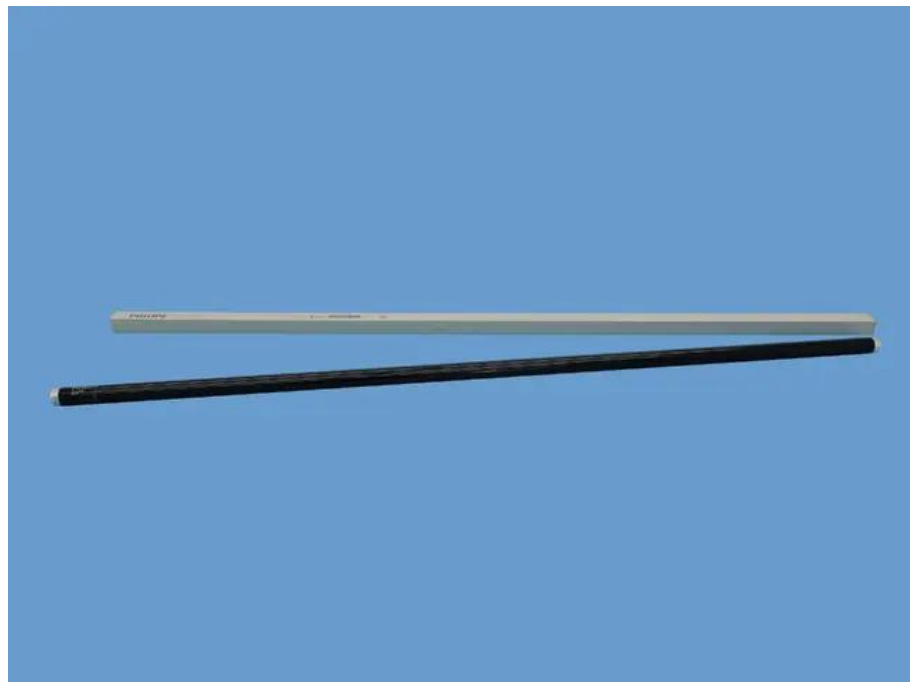

PHILIPS UV Tube Slim Line 36W 120cm

An indispensable means of decoration

Art. No.: 89508015

GTIN: 8711500951151

Features:

- Countless number of application possibilities
- Already existing a good number of years, the "black light effect" is still fascinating: white textiles and objects as well as fluorescent material brightly flash up in darkness!
- Made in Europe
- For further information about this product, please refer to the Data Sheet under "Downloads"

Logistic

EAN / GTIN: 8711500951151

Weight: 0,21 kg

Length: 1.22 m

Width: 0.03 m

Height: 0.03 m

Bulky product

Technical specifications:

| | |
|--------------------|------------------|
| Operating voltage: | 103 |
| Nominal wattage: | 36 W |
| Base: | G-13 |
| Lamp type: | Fluorescent tube |
| Beam angle: | 360° |
| Color of light: | UV-reflecting |
| Lead time: | 180 s |
| Construction: | Tube |
| Lamp life: | 12000 h |
| Lamp current: | 0.44 A |
| Dimensions (LxD): | 1200x28 mm |

| | |
|------------------|--|
| Dimensions: | Length: 120 cm |
| Weight: | 0.19 kg |
| Special product: | Not designed for household room illumination |
| Intended use: | Show effect lighting |

Scope of delivery:
