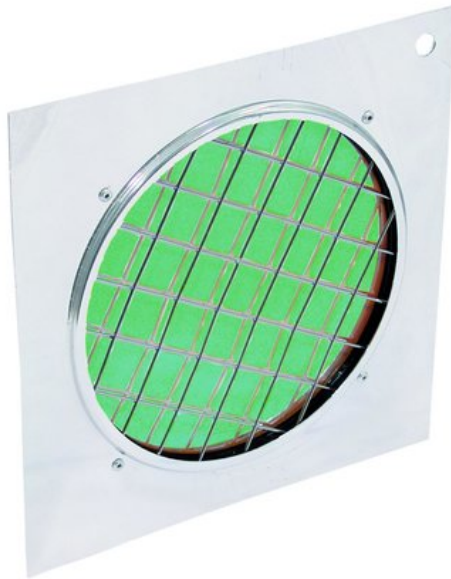

## EUROLITE Green Dichroic Filter silver Frame PAR-56

Dichroic filter

Art. No.: 9430060B

GTIN: 4026397200027

**The article is no longer in our assortment.**

### Features:

- The professional solution!
- Color filter with highest constancy
- No more fading-out and burn-outs
- For adding colour to a white beam
- Attached in color filter frames
- Great variety of colors
- Dimensions 225 x 225 mm
- For PAR 56 profi-spot

### Technical specifications:

Material:	Dichroitic glass
Color:	Green
Dimensions:	Length: 2,25 m Width: 2,25 m
Weight:	310 g