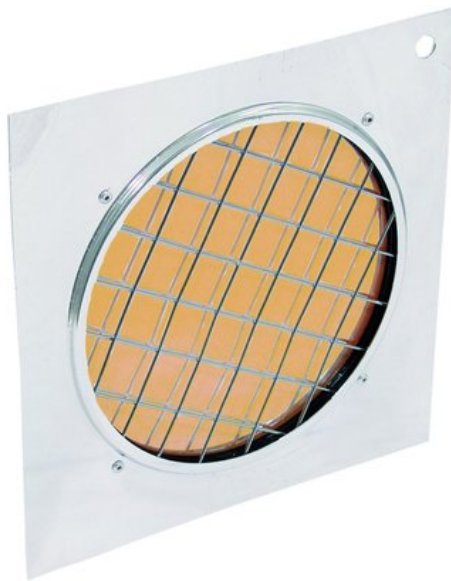

EUROLITE Orange Dichroic Filter silv. Frame PAR-56

Dichroic filter

Art. No.: 9430110B

GTIN: 4026397200089

The article is no longer in our assortment.

Features:

- The professional solution!
- Color filter with highest constancy
- No more fading-out and burn-outs
- For adding colour to a white beam
- Attached in color filter frames
- Great variety of colors
- Dimensions 225 x 225 mm
- For PAR 56 profi-spot

Logistic

EAN / GTIN: 4026397200089

Weight: 0,37 kg

Length: 0.23 m

Width: 0.23 m

Height: 0.01 m

Technical specifications:

Material: Dichroitic glass

Color: Orange

Weight: 300 g