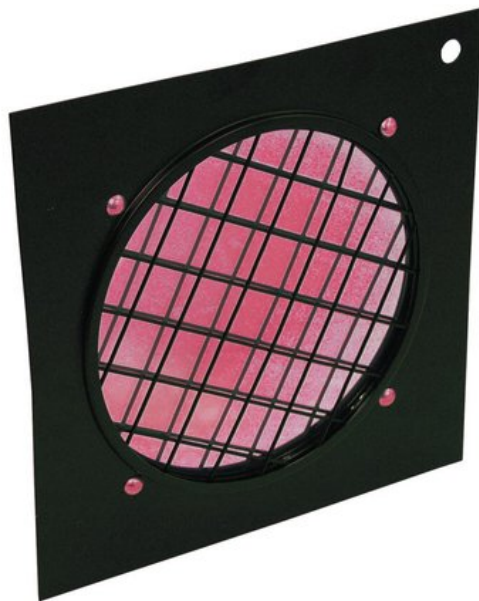

EUROLITE Red Dichroic Filter black frame f. PAR-56

Dichroic filter

Art. No.: 9430130A

GTIN: 4026397180350

The article is no longer in our assortment.

Description:

When ordering color filters, please state the color-no. and the article-no. in order to prevent misunderstandings and false deliveries.

Features:

- The professional solution!
- Color filter with highest constancy
- No more fading-out and burn-outs
- For adding colour to a white beam
- Attached in color filter frames
- Great variety of colors
- Dimensions 225 x 225 mm
- For PAR 56 profi-spot

Logistic

EAN / GTIN: 4026397180350

Weight: 0,38 kg

Length: 0.23 m

Width: 0.23 m

Height: 0.01 m

Technical specifications:

Material: Dichroitic glass

Color: Red

Weight: 330 g