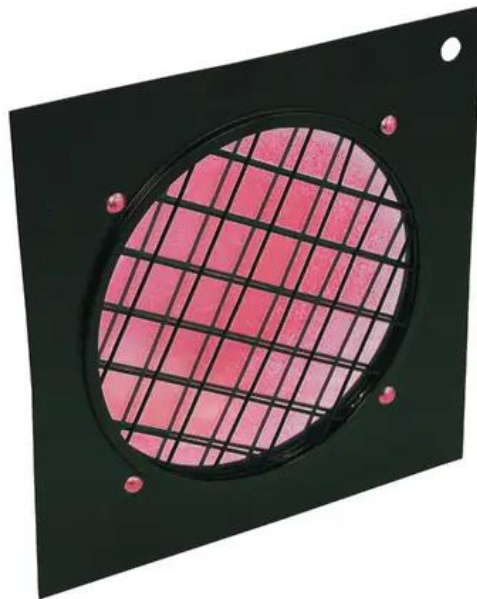

EUROLITE Red Dichroic Filter black frame f. PAR-56

Dichroic filter

Art. No.: 9430130A

GTIN: 4026397180350

Description:

When ordering color filters, please state the color-no. and the article-no. in order to prevent misunderstandings and false deliveries.

Features:

- The professional solution!
- Color filter with highest constancy
- No more fading-out and burn-outs
- For adding colour to a white beam
- Attached in color filter frames
- Great variety of colors
- Dimensions 225 x 225 mm
- For PAR 56 profi-spot

Logistic

EAN / GTIN: 4026397180350

Weight: 0,38 kg

Length: 0.23 m

Width: 0.23 m

Heigth: 0.01 m

Technical specifications:

Material: Dichroitic glass

Color: Red

Weight: 0.33 kg

Scope of delivery:
