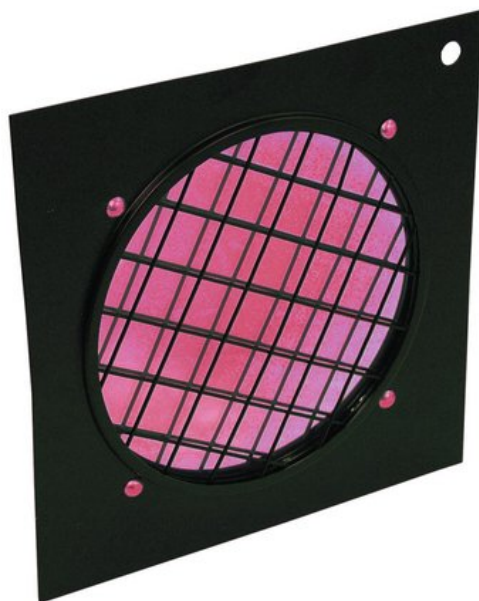

EUROLITE Magenta Dichroic Filter bla. Frame PAR-56

Dichroic filter

Art. No.: 9430140A

GTIN: 4026397180404

The article is no longer in our assortment.

Description:

When ordering color filters, please state the color-no. and the article-no. in order to prevent misunderstandings and false deliveries.

Features:

- The professional solution!
- Color filter with highest constancy
- No more fading-out and burn-outs
- For adding colour to a white beam
- Attached in color filter frames
- Great variety of colors
- Dimensions 225 x 225 mm
- For PAR 56 profi-spot

Logistic

EAN / GTIN: 4026397180404

Weight: 0,36 kg

Length: 0.23 m

Width: 0.23 m

Height: 0.01 m

Technical specifications:

Material: Dichroitic glass

Color: Magenta

Dimensions: Length: 2,25 m
Width: 2,25 m

Weight: 290 g