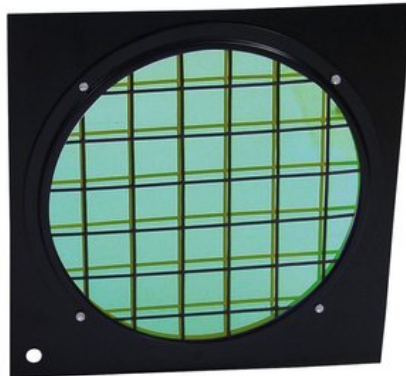

## EUROLITE Green Dichroic Filter black Frame PAR-64

Dichroic filter

Art. No.: 94303450

GTIN: 4026397180480

**The article is no longer in our assortment.**

### Features:

- The professional solution!
- Color filter with highest constancy
- No more fading-out and burn-outs
- For adding colour to a white beam
- Attached in color filter frames
- Great variety of colors
- Dimensions 254 x 254 mm
- For PAR 64 profi-spot

### Technical specifications:

Material: Dichroitic glass

Color: Green

Weight: 400 g