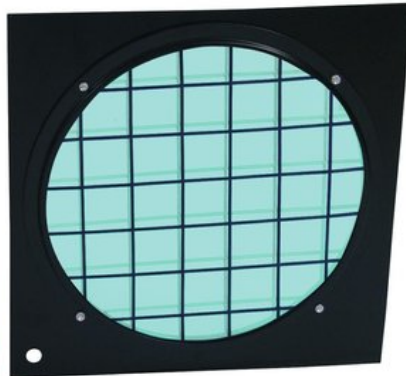

## EUROLITE Turquoise Dichroic Filter bl Frame PAR-64

Dichroic filter

Art. No.: 94303550

GTIN: 4026397180473

**The article is no longer in our assortment.**

### Features:

- The professional solution!
- Color filter with highest constancy
- No more fading-out and burn-outs
- For adding colour to a white beam
- Attached in colour filter frames
- Great variety of colors
- Dimensions 254 x 254 mm
- For PAR 64 profi-spot

### Technical specifications:

Color: Light blue

Dimensions: Length: 25 cm