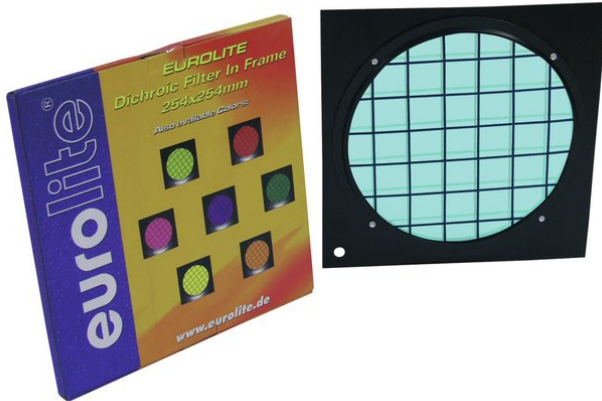

## Turquoise Dichroic Filter bl Frame PAR-64

Dichroic filter

**Art. No.:** 94303550

GTIN: 4026397180473

**The article is no longer in our assortment.**

### Features:

---

- The professional solution!
- Color filter with highest constancy
- No more fading-out and burn-outs
- For adding colour to a white beam
- Attached in color filter frames
- Great variety of colors
- Dimensions 254 x 254 mm
- For PAR 64 profi-spot