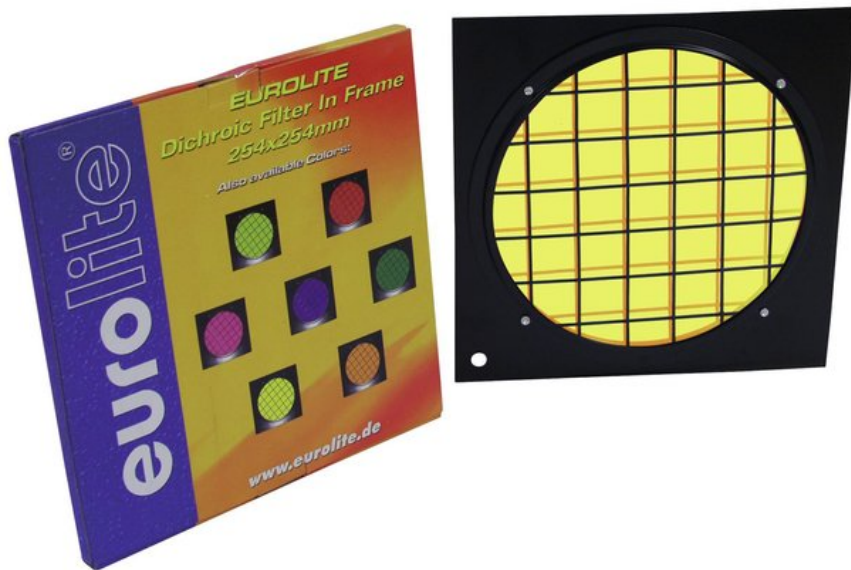

EUROLITE Yellow Dichroic Filter black Frame PAR-64

Dichroic filter

Art. No.: 94303651

GTIN: 4026397180435

The article is no longer in our assortment.

Features:

- The professional solution!
- Color filter with highest constancy
- No more fading-out and burn-outs
- For adding colour to a white beam
- Attached in color filter frames
- Great variety of colors
- Dimensions 254 x 254 mm
- For PAR 64 profi-spot

Logistic

EAN / GTIN: 4026397180435

Weight: 0,42 kg

Length: 0.26 m

Width: 0.26 m

Height: 0.01 m

Technical specifications:

Material: Dichroitic glass

Color: Yellow

Weight: 410 g