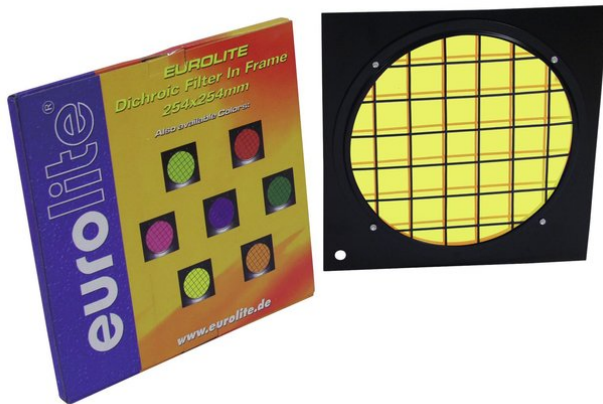

eurolite®

Yellow Dichroic Filter black Frame PAR-64

Dichroic filter

Art. No.: 94303651

GTIN: 4026397180435

The article is no longer in our assortment.

All rights reserved. Subject to change without notice. Errors and omissions excepted.
Illustration only. Actual item may differ from photo.

eurolite®

Yellow Dichroic Filter black Frame PAR-64

Dichroic filter

Art. No.: 94303651

GTIN: 4026397180435

Features:

- The professional solution!
- Color filter with highest constancy
- No more fading-out and burn-outs
- For adding colour to a white beam
- Attached in color filter frames
- Great variety of colors
- Dimensions 254 x 254 mm
- For PAR 64 profi-spot