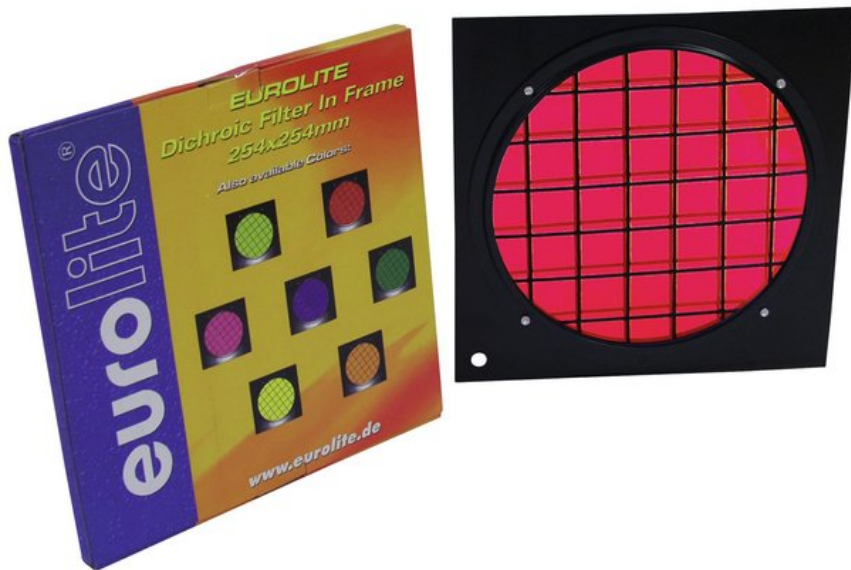

## EUROLITE Red dichroic filter black frame PAR-64

Dichroic filter

Art. No.: 94303800

GTIN: 4026397180428

**The article is no longer in our assortment.**

### Features:

- The professional solution!
- Color filter with highest constancy
- No more fading-out and burn-outs
- For adding colour to a white beam
- Attached in colour filter frames
- Great variety of colors
- Dimensions 254 x 254 mm
- For PAR 64 profi-spot

### Logistic

EAN / GTIN: 4026397180428

Weight: 0,42 kg

Length: 0.26 m

Width: 0.26 m

Height: 0.01 m

### Technical specifications:

Color:	Red
Dimensions:	Length: 25 cm