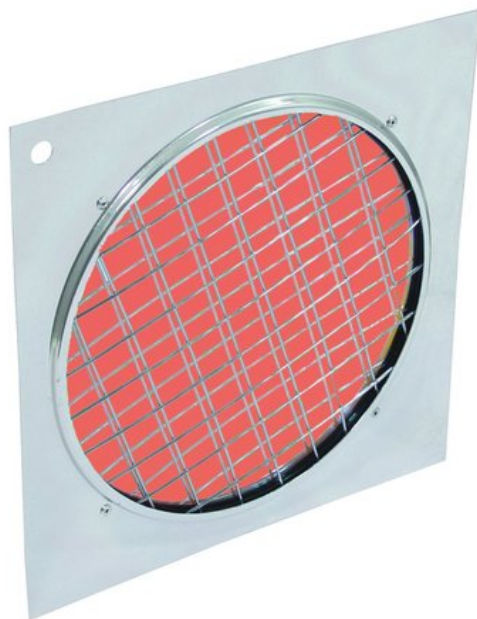

EUROLITE Red Dichroic Filter silver Frame PAR-64

Dichroic filter

Art. No.: 94303801

GTIN: 4026397200249

The article is no longer in our assortment.

Features:

- The professional solution!
- Color filter with highest constancy
- No more fading-out and burn-outs
- For adding colour to a white beam
- Attached in color filter frames
- Great variety of colors
- Dimensions 254 x 254 mm
- For PAR 64 profi-spot

Logistic

EAN / GTIN: 4026397200249

Weight: 0,50 kg

Length: 0.26 m

Width: 0.26 m

Height: 0.01 m

Technical specifications:

Material: Dichroitic glass

Color: Red

Dimensions: Length: 2,54 m

Width: 2,54 m

Weight: 410 g