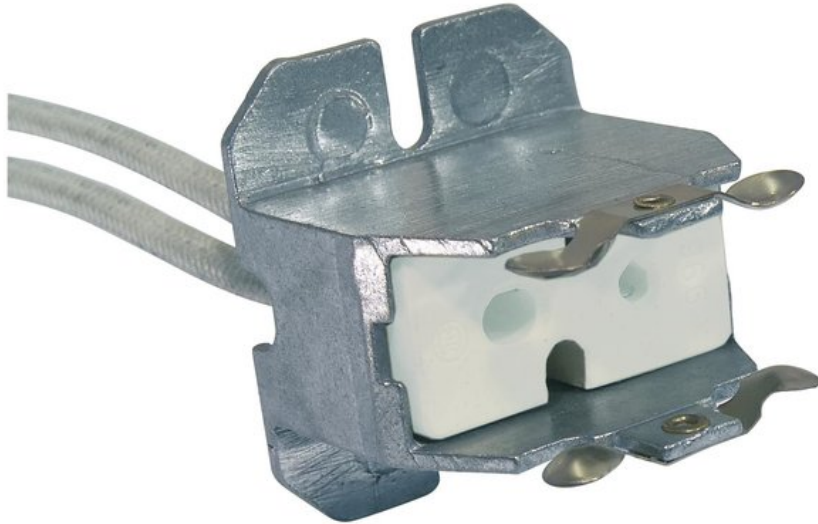

OMNILUX Base Socket GY-16

For use with a lamp to max. 250 V 2000 W

Art. No.: 9450040C

GTIN: 4026397473124

The article is no longer in our assortment.

Features:

- Approx. 30 cm cable connection, protective insulation

Technical specifications:

Dimensions:	Width: 60 cm Depth: 25 cm Height: 45 cm
Weight:	120 g
Dimensions (LxBxH):	600 x 250 x 450 mm

Logistic

EAN / GTIN: 4026397473124
Weight: 0,12 kg
Length: 0.15 m
Width: 0.05 m
Height: 0.05 m