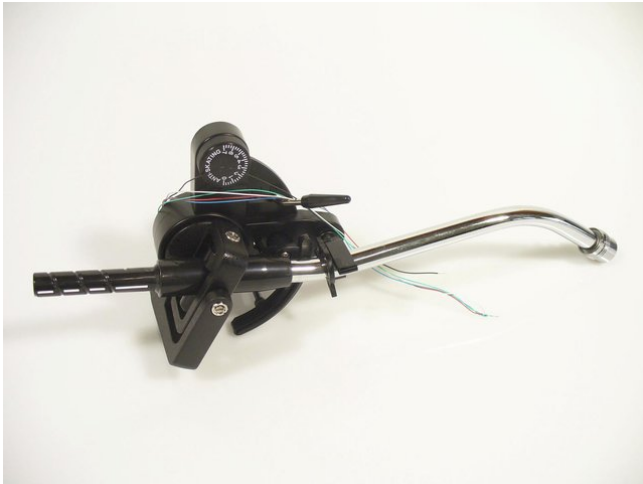

Tone arm for DD-2520 black

Art. No.: E0196023
GTIN: 4026397364750

List price: 71.77 €
incl. 19% VAT.

All rights reserved. Subject to change without notice. Errors and omissions excepted.
Illustration only. Actual item may differ from photo.

Tone arm for DD-2520 black

Art. No.: E0196023
GTIN: 4026397364750

Features:

All rights reserved. Subject to change without notice. Errors and omissions excepted.
Illustration only. Actual item may differ from photo.