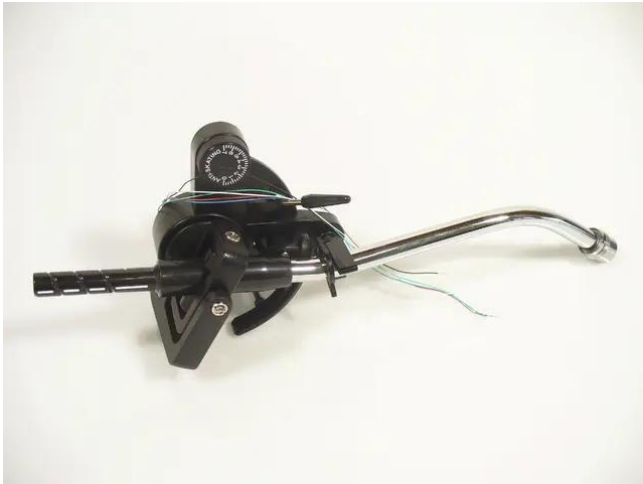

Tone arm for DD-2520 black

Art. No.: E0196023
GTIN: 4026397364750

Tone arm for DD-2520 black

Art. No.: E0196023
GTIN: 4026397364750

Features:
