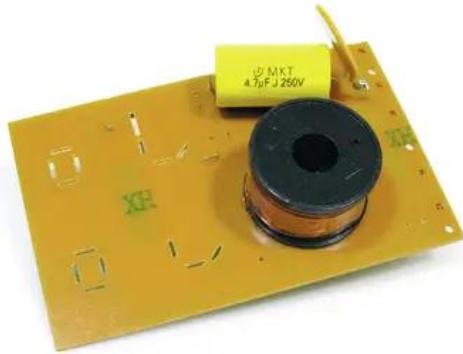

Crossover TX-1520/1220/2520 TMX

Art. No.: E0197614

GTIN: 4026397197693

Features:

Technical specifications:

Scope of delivery:

Logistic

EAN / GTIN: 4026397197693

Weight: 0,09 kg

Length: 0.16 m

Width: 0.12 m

Height: 0.06 m