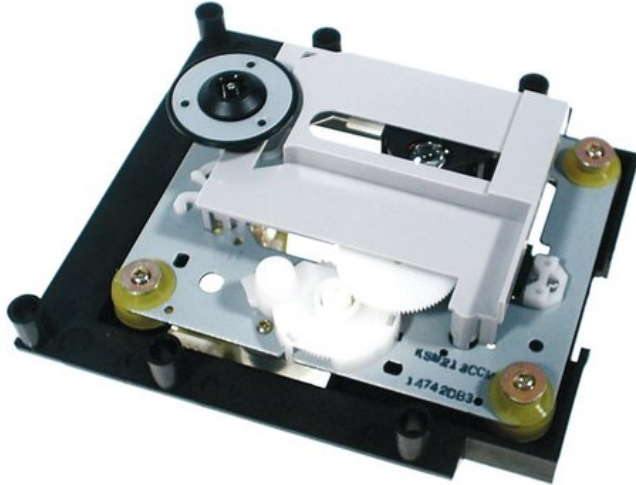

Drive CDT-200 (KSM213CCM)

Art. No.: E0199083

GTIN: 4026397188639

List price: 73.26 €

incl. 19% VAT.

Features:

Technical specifications:

Weight:	120 g
---------	-------

Logistic

EAN / GTIN: 4026397188639

Weight: 0,13 kg

Length: 0.12 m

Width: 0.10 m

Height: 0.02 m