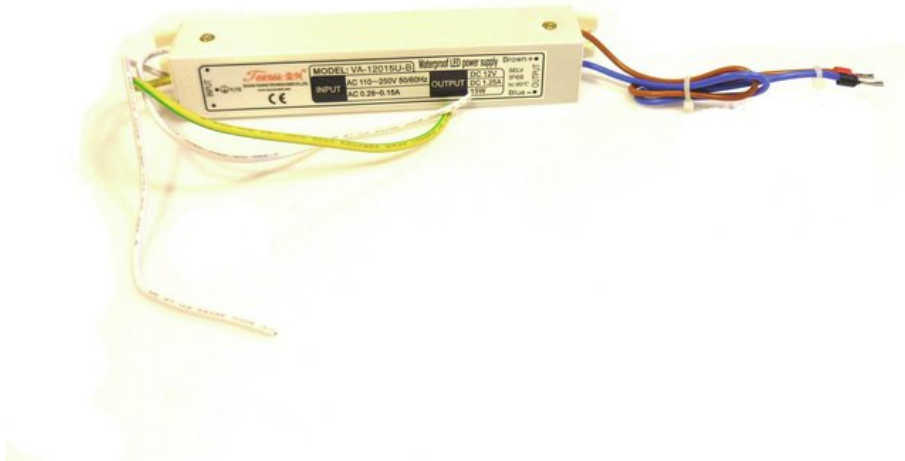

Power supply 12V/1,25A DC (VW12-15-A03)

Art. No.: E1101739

GTIN: 4026397458091

List price: 24.07 €

incl. 19% VAT.

Features:

Technical specifications:

Logistic

EAN / GTIN: 4026397458091

Weight: 0,20 kg

Length: 0.16 m

Width: 0.04 m

Height: 0.03 m