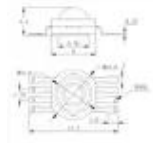

LED QCL 8W RGBW (TX-BRWG2B140)

Art. No.: E1123576

GTIN: 4026397682250

Features:

Technical specifications:

Weight: 0.01 kg

Scope of delivery:

Logistic

EAN / GTIN: 4026397682250

Weight: 0,00 kg

Length: 0.02 m

Width: 0.01 m

Height: 0.01 m