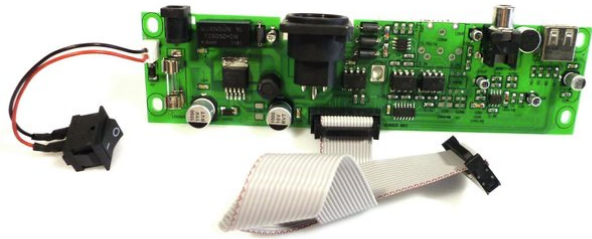

Pcb (Connection) DMX Commander

Art. No.: E6505925
GTIN: 4026397466935

List price: 52.23 €
incl. 19% VAT.

Pcb (Connection) DMX Commander

Art. No.: E6505925
GTIN: 4026397466935

Features:
