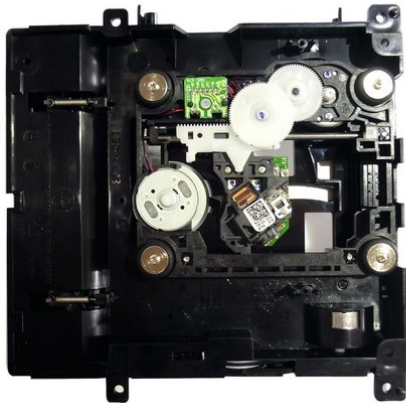

drive CMP-102

Art. No.: E6506179
GTIN: 4026397487893

List price: 85.26 €
incl. 19% VAT.

All rights reserved. Subject to change without notice. Errors and omissions excepted.
Illustration only. Actual item may differ from photo.

drive CMP-102

Art. No.: E6506179
GTIN: 4026397487893

Features:

All rights reserved. Subject to change without notice. Errors and omissions excepted.
Illustration only. Actual item may differ from photo.