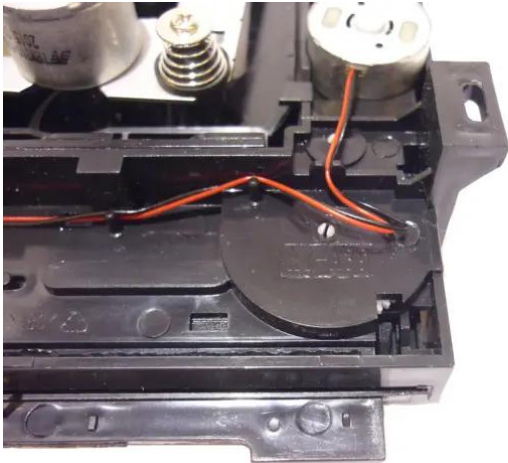

running gear XMT-1400 (XY-A39)

Art. No.: E6506552
GTIN: 4026397488012

running gear XMT-1400 (XY-A39)

Art. No.: E6506552
GTIN: 4026397488012

Features:
