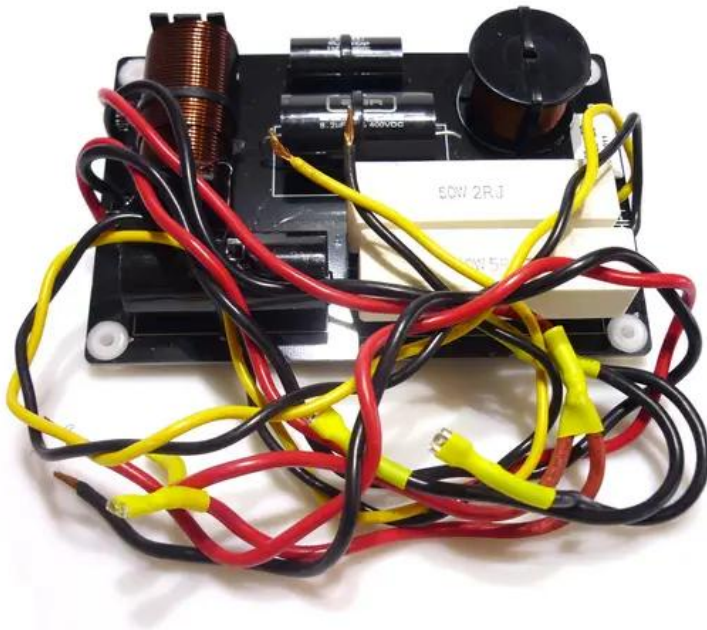

Crossover K-208

Art. No.: E6507224

GTIN: 4026397545081

Features:

Technical specifications:

Scope of delivery:

Logistic

EAN / GTIN: 4026397545081

Weight: 0,72 kg

Length: 0.19 m

Width: 0.18 m

Height: 0.07 m