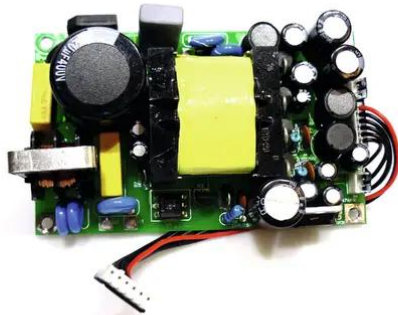

Pcb (Power supply) LRS (MIXER-POWER)

Art. No.: E6507309

GTIN: 4026397549133

Pcb (Power supply) LRS (MIXER-POWER)

Art. No.: E6507309

GTIN: 4026397549133

Features:
