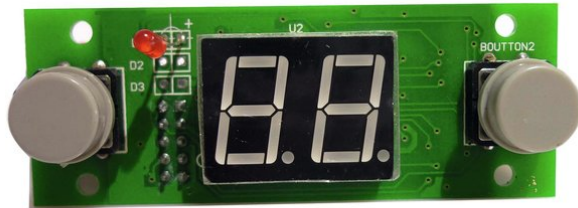

## Pcb (Display) external DVI sending card

**Art. No.: E6507391**

GTIN: 4026397517033

**List price: 27.7 €**  
incl. 19% VAT.

---