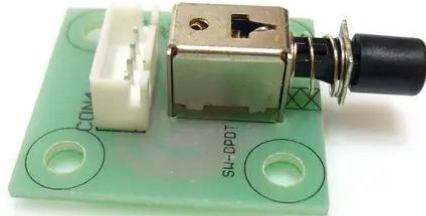

Switch (Terminate) DMX SPLIT 8X

Art. No.: E6507601
GTIN: 4026397536331

Switch (Terminate) DMX SPLIT 8X

Art. No.: E6507601
GTIN: 4026397536331

Features:
