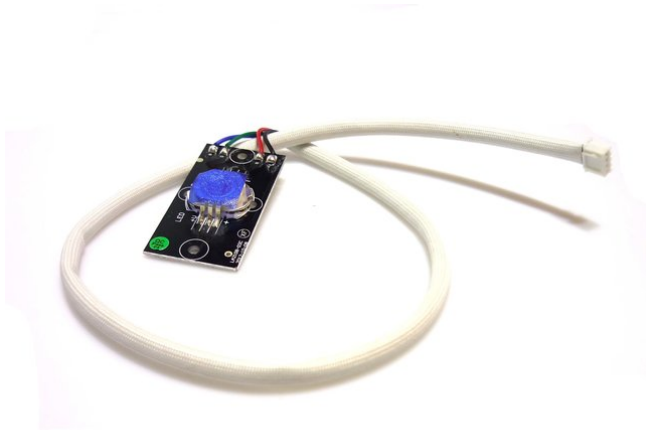

## Pcb (LED) PMB-8 COB RGB 30W (LA2108-03)

**Art. No.: E6507661**  
GTIN: 4026397530919

**List price: 65.12 €**  
incl. 19% VAT.

---

## Pcb (LED) PMB-8 COB RGB 30W (LA2108-03)

**Art. No.: E6507661**  
GTIN: 4026397530919

**Features:**

---