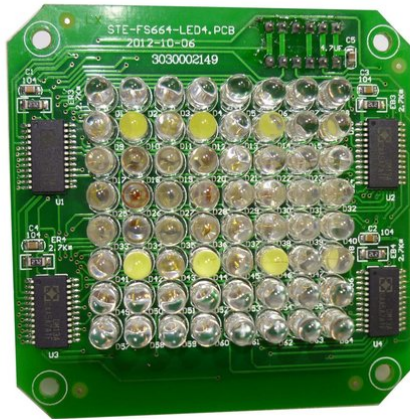

Pcb (LED) TWS-20 (3030002149)

Art. No.: E6507668
GTIN: 4026397531206

List price: 52.23 €
incl. 19% VAT.

Pcb (LED) TWS-20 (3030002149)

Art. No.: E6507668
GTIN: 4026397531206

Features:
