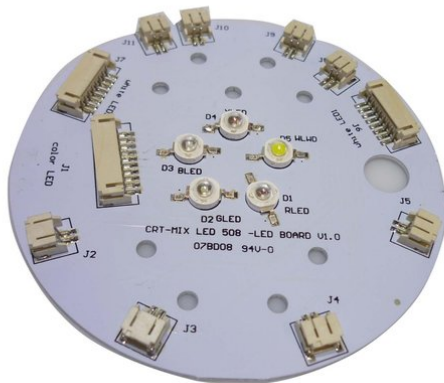

Platine (LED) LED FE-1500

Art. No.: E6507838
GTIN: 4026397547627

List price: 22.79 €
incl. 19% VAT.

All rights reserved. Subject to change without notice. Errors and omissions excepted.
Illustration only. Actual item may differ from photo.

Platine (LED) LED FE-1500

Art. No.: E6507838
GTIN: 4026397547627

Features:

All rights reserved. Subject to change without notice. Errors and omissions excepted.
Illustration only. Actual item may differ from photo.