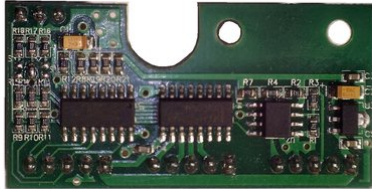

Platine (driver/derby) LED KLS- Kombo (CRT DR_LED_Mpb) Derby

Art. No.: E6507855

GTIN: 4026397547849

List price: 8.5 €
incl. 19% VAT.

Platine (driver/derby) LED KLS- Kombo (CRT DR_LED_Mpb) Derby

Art. No.: E6507855