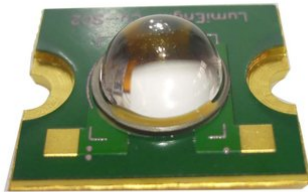

## LED COB 20W CW Wave (LumiEngin-Cu-SC2)

Art. No.: E6508075  
GTIN: 4026397548297

**List price: 44.07 €**  
incl. 19% VAT.

---

## LED COB 20W CW Wave (LumiEngin-Cu-SC2)

Art. No.: E6508075  
GTIN: 4026397548297

**Features:**

---