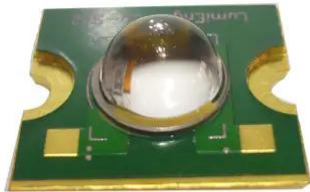

## LED COB 20W CW Wave (LumiEngin-Cu-SC2)

**Art. No.: E6508075**  
GTIN: 4026397548297

---

## LED COB 20W CW Wave (LumiEngin-Cu-SC2)

**Art. No.: E6508075**  
GTIN: 4026397548297

**Features:**

---